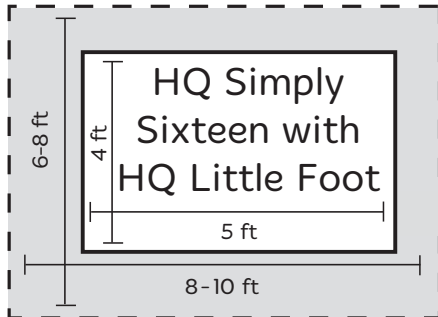

In-Home Setup

 MACHINE + FRAME/TABLE

 WALKING/CHAIR SPACE

STAND-UP AND SIT-DOWN OPTIONS:

- Adjustable Quilting Table
- HQ Hideaway™ Table
- HQ Little Foot™ frame system
- 10-foot HQ Studio® frame
- 12-foot HQ Gallery® frame